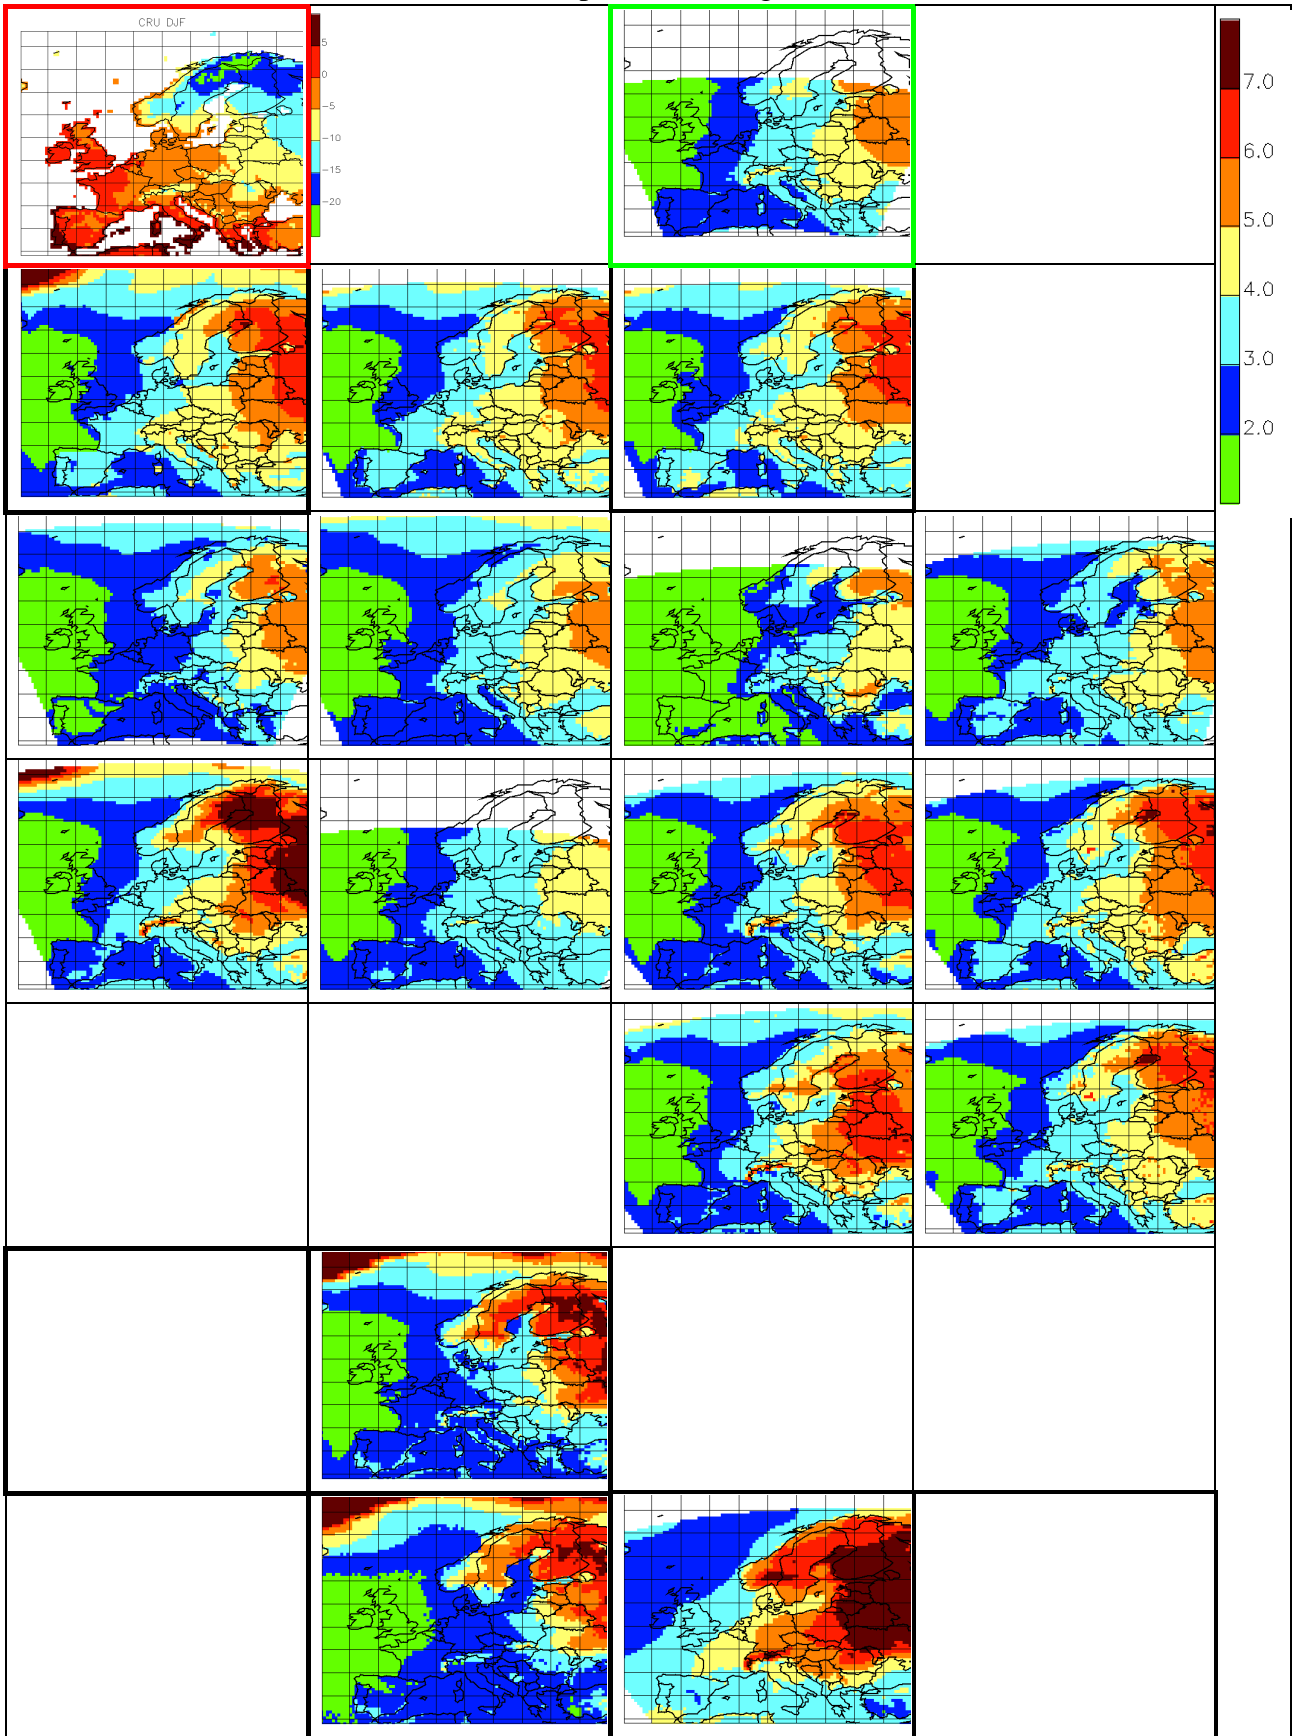

Minimum Temperature Change [°C] DJF

Minimum Temperature Change [°C] MAM

Minimum Temperature Change [°C] JJA

Minimum Temperature Change [°C] SON