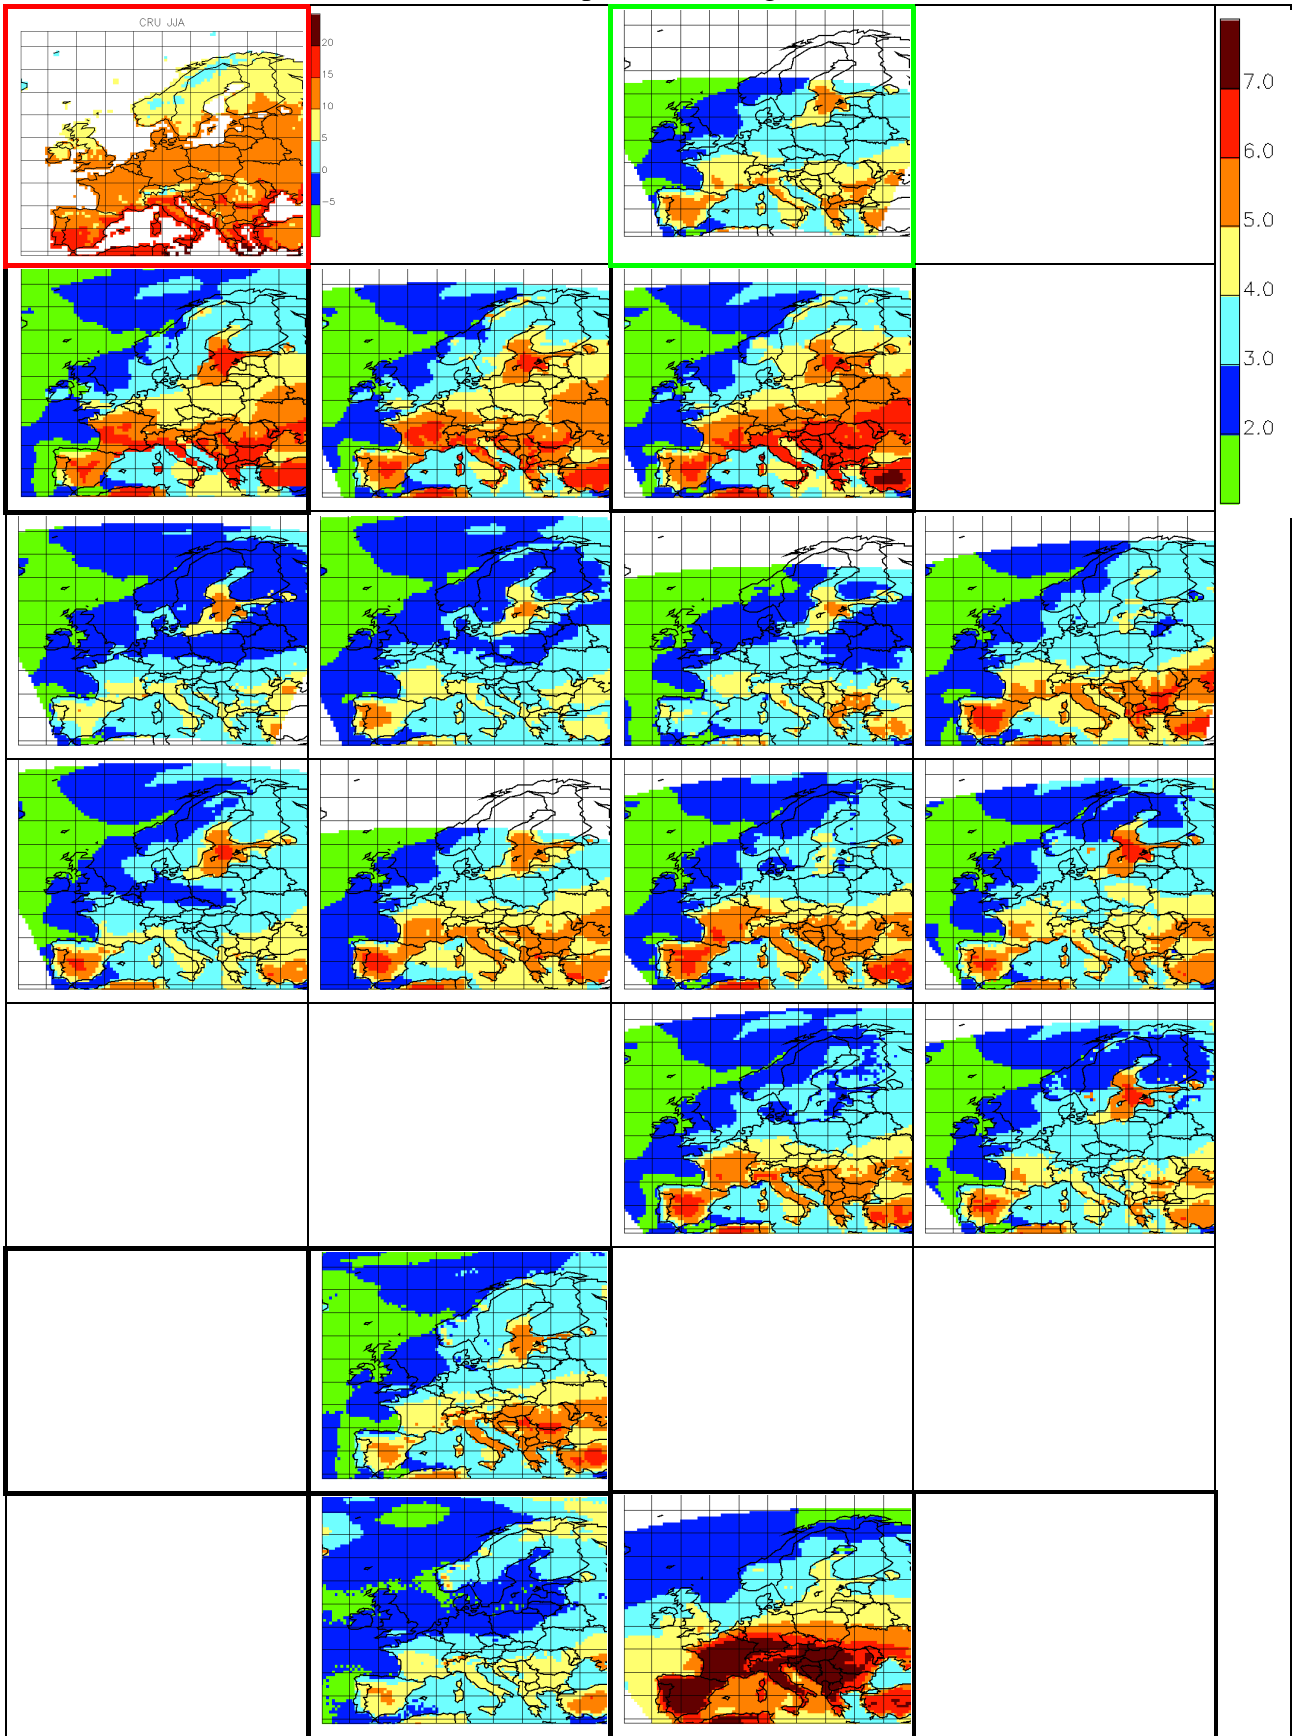

Minimum Temperature Change [°C] DJF

Minimum Temperature Change [°C] MAM

Minimum Temperature Change [°C] JJA

Minimum Temperature Change [°C] SON