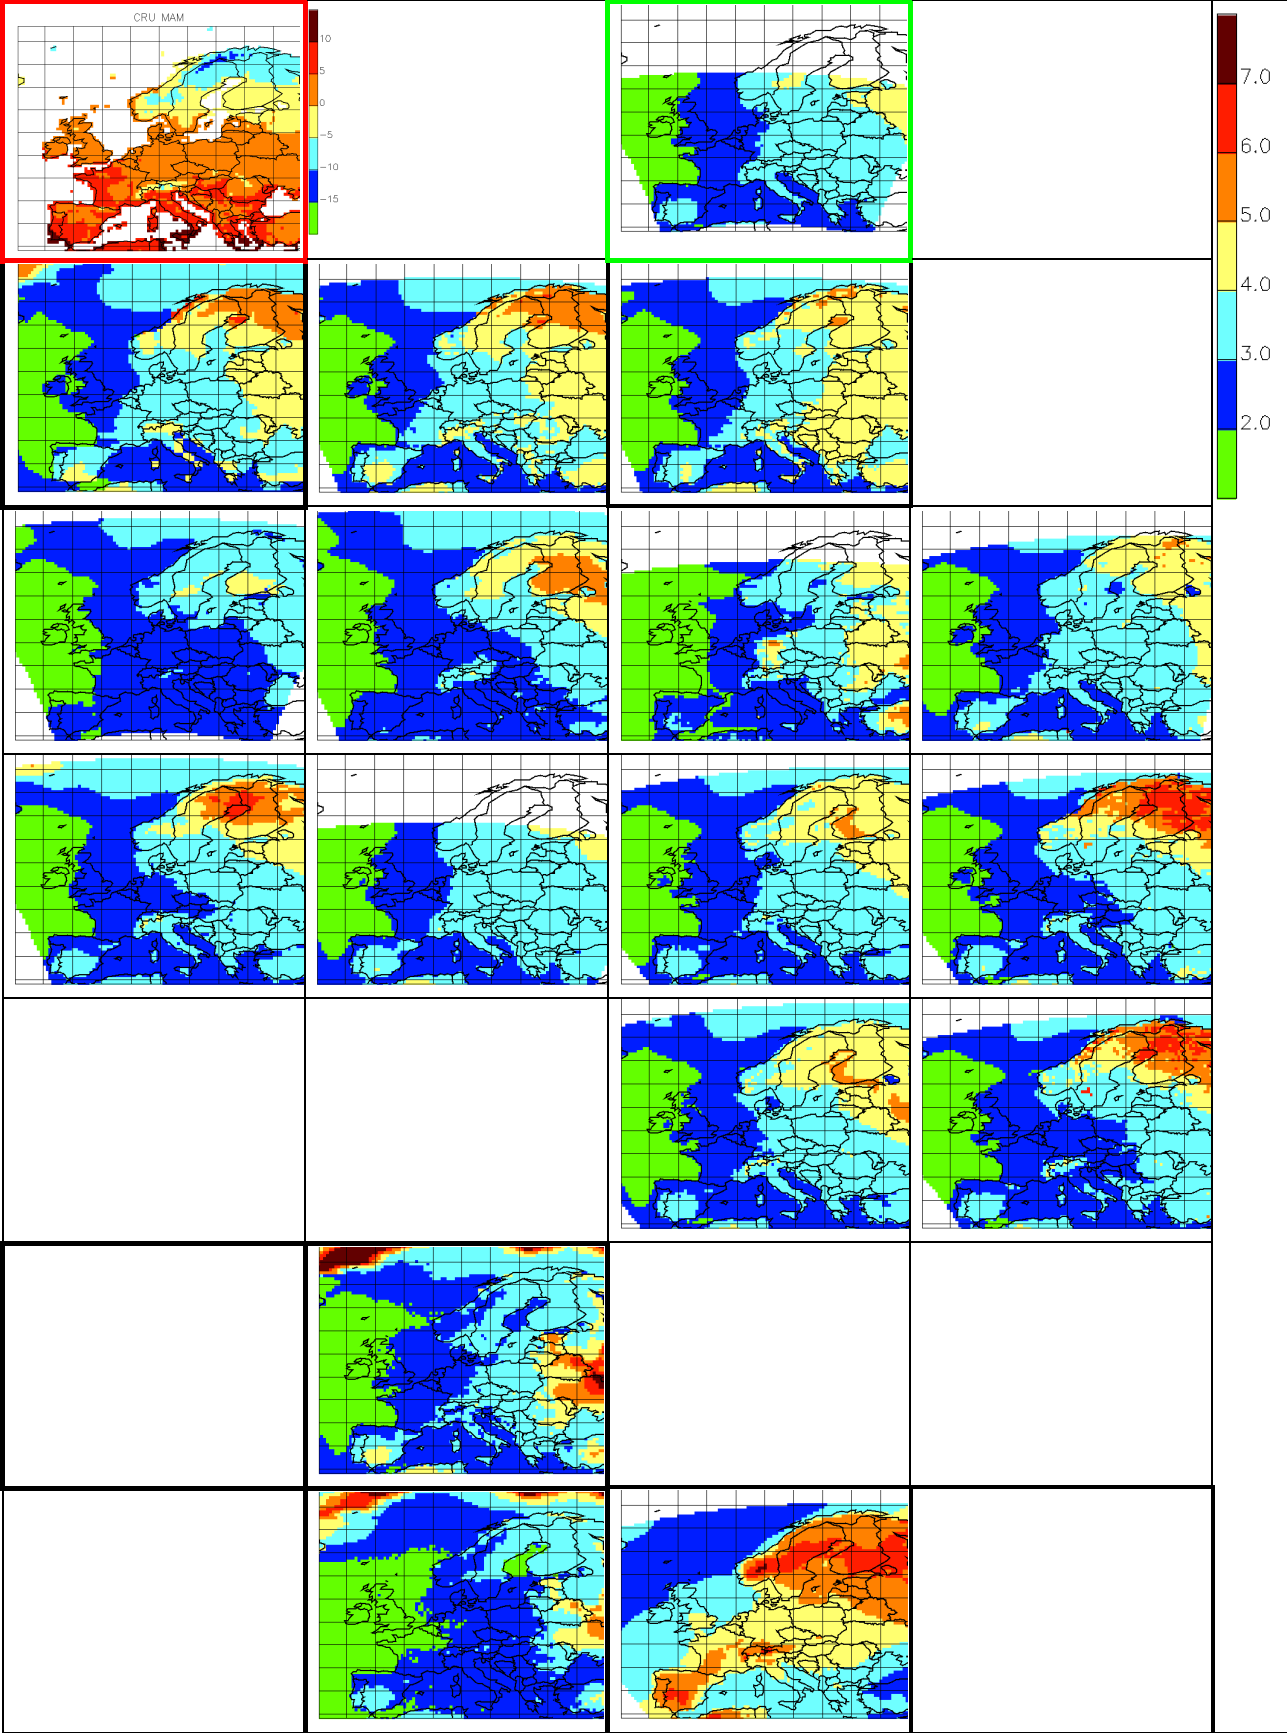

Minimum Temperature Change [°C] DJF

Minimum Temperature Change [°C] MAM

Minimum Temperature Change [°C] JJA

Minimum Temperature Change [°C] SON